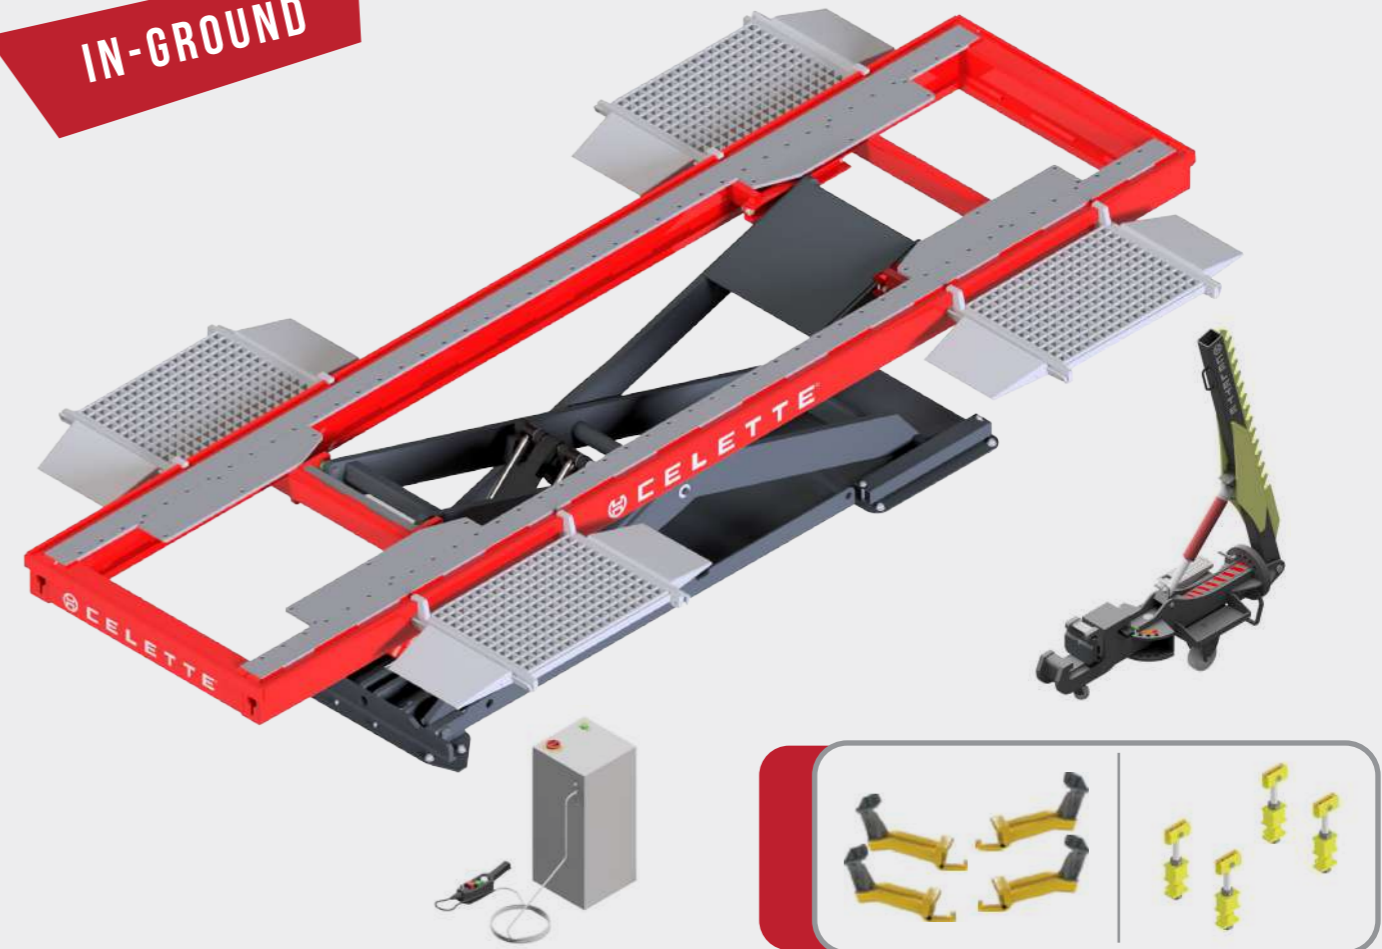

# SMART RHONE

RUNWAY DECKING PLATES

**“QUICK ANCHORING**

of Vehicle and ”  
Ready to pull

**SMART RHONE**

is a multipurpose bench designed to handle all kind of LIGHT, MEDIUM and HEAVY collision repair.

The most unique feature of SMART RHONE is “QUICK ANCHORING”. The vehicle can be anchored and ready to perform pulling operation in less than **15 MINUTES**.

With **3500 KG** lifting capacity along with 1300 mm lifting height the SMART RHONE is versatile to all kind of vehicle in its segment.

**SMART RHONE**

PRODUCTIVE & EFFICIENT

**VERSIONS OF SMART RHONE:**

S No.	REF NUMBER	ITEM DESCRIPTION	SMART RHONE - QTY PER UNIT		
			DRIVE-ON	DETACHABLE	IN-GROUND
			RH19S.3502	RH19S.3501	RH19S.3503
1	RH19S.01.35.X	BENCH WITH X-LIFT 3500 KG LIFTING CAPACITY	✓	✓	✓
2	RH19S.201	SET OF 4 ARCHED CLAMP + STATIC CLAMP	✓	✓	✓
3	RH19S.301	PULLING UNIT 10 TON CAPACITY	✓	✓	✓
4	RH19S.04	SET OF DETATCHABLE RAMP + DECKING PLATES	-	✓	-
5	XT14.0615	SET OF 4 HIGH ADJUSTABLE CLAMPS (SILL CLAMP)	✓	-	✓
6	RH18S.201L	C-STAND - WIDE	-	-	-
7	RH18S.201	C-STAND - STANDARD	-	-	-
8	RVN19X.110	AXLE STAND - ADJUSTABLE	✓	-	✓
9	RH19S.05	DRIVE ON RAMP ON GROUND + DECKING PLATES	✓	-	-
10	9177.03	DECKING PLATES SET FOR INGROUND BENCH	-	-	✓

**RH19S.3502.x**

**DRIVE-ON**

**RH19S.3501.x**

**DETACHABLE**

**RH19S.3503.x**

**IN-GROUND**