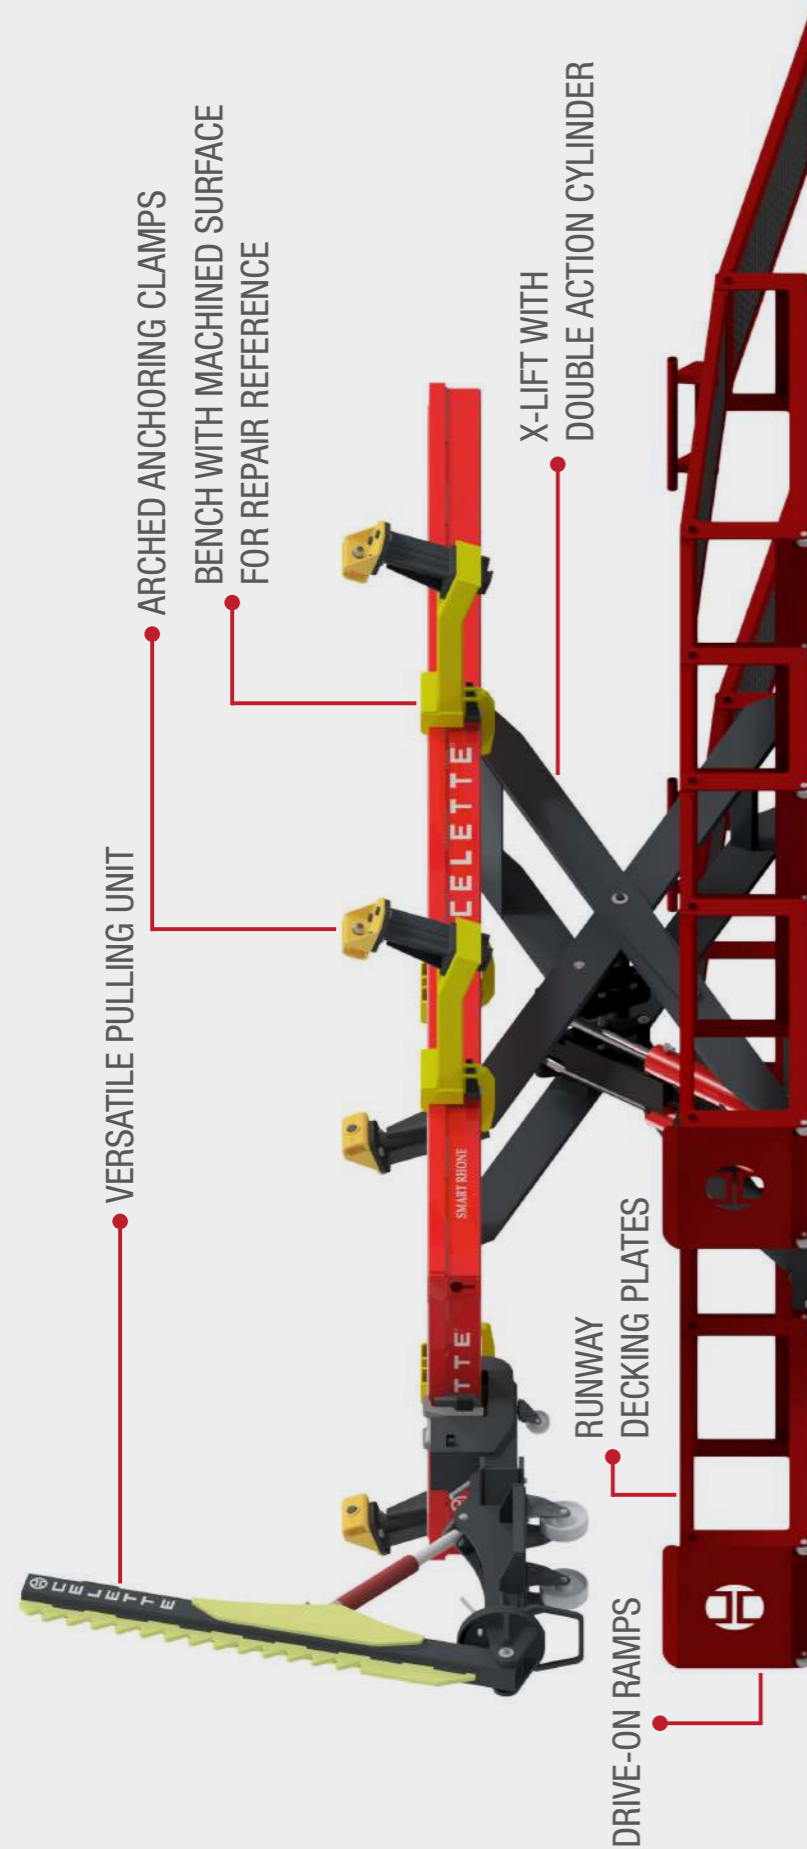

# SMART RHONE

RUNWAY DECKING PLATES

**“QUICK ANCHORING**

of Vehicle and ”  
Ready to pull

**SMART RHONE**

is a multipurpose bench designed to handle all kind of LIGHT, MEDIUM and HEAVY collision repair.

The most unique feature of SMART RHONE is “QUICK ANCHORING”. The vehicle can be anchored and ready to perform pulling operation in less than **15 MINUTES**.