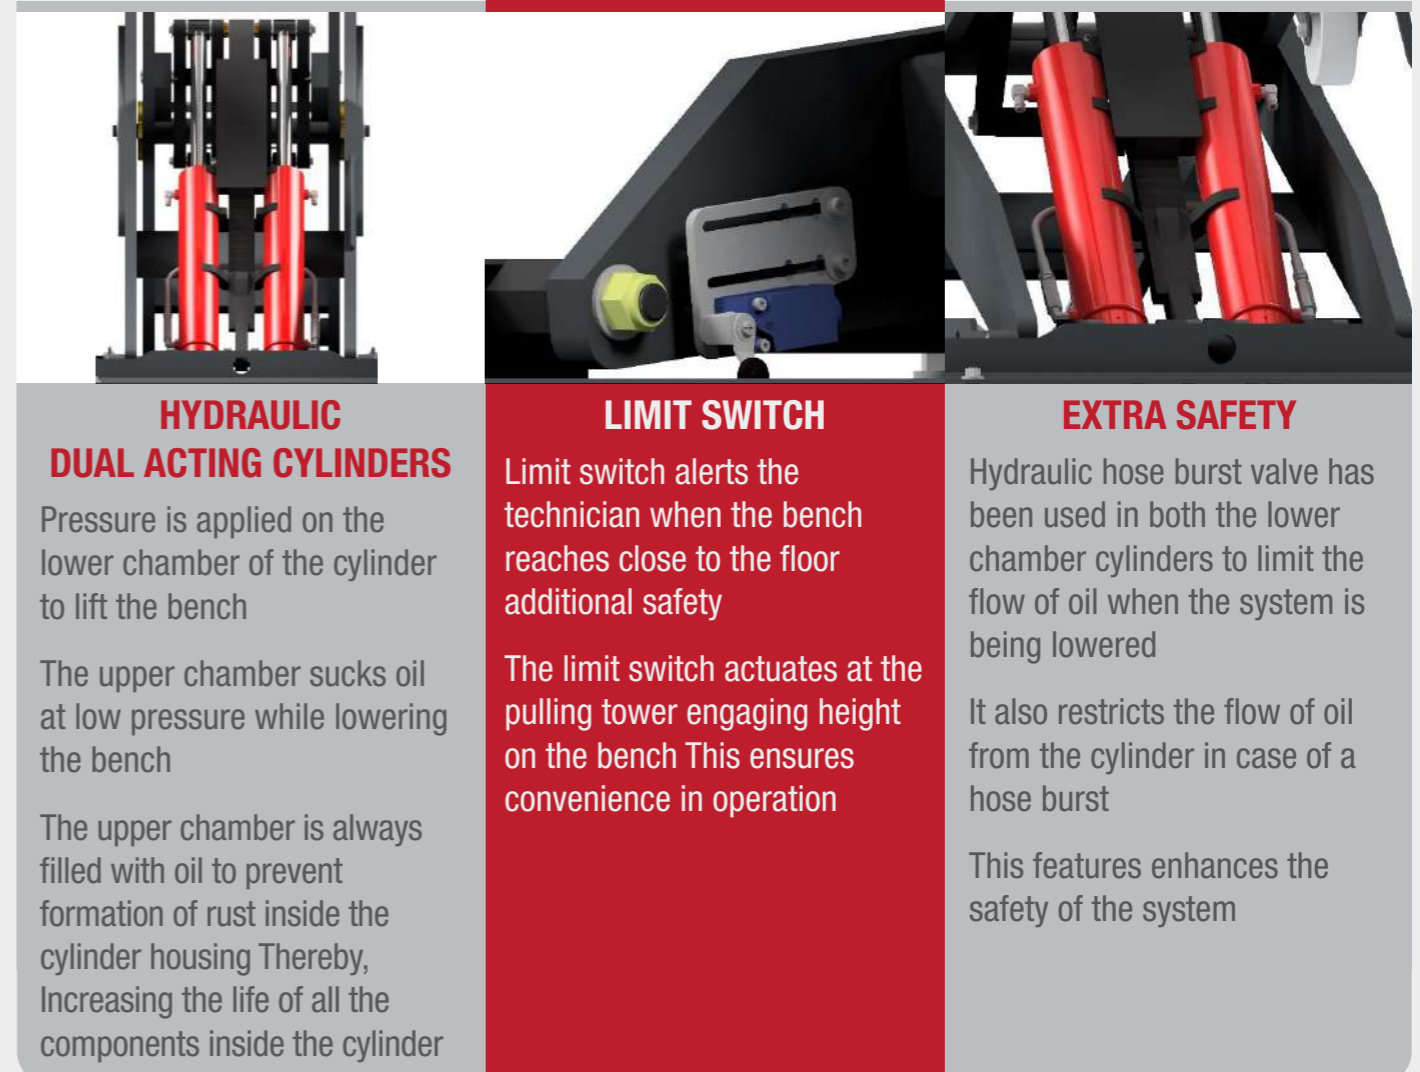

UNIQUE DESIGN FEATURES