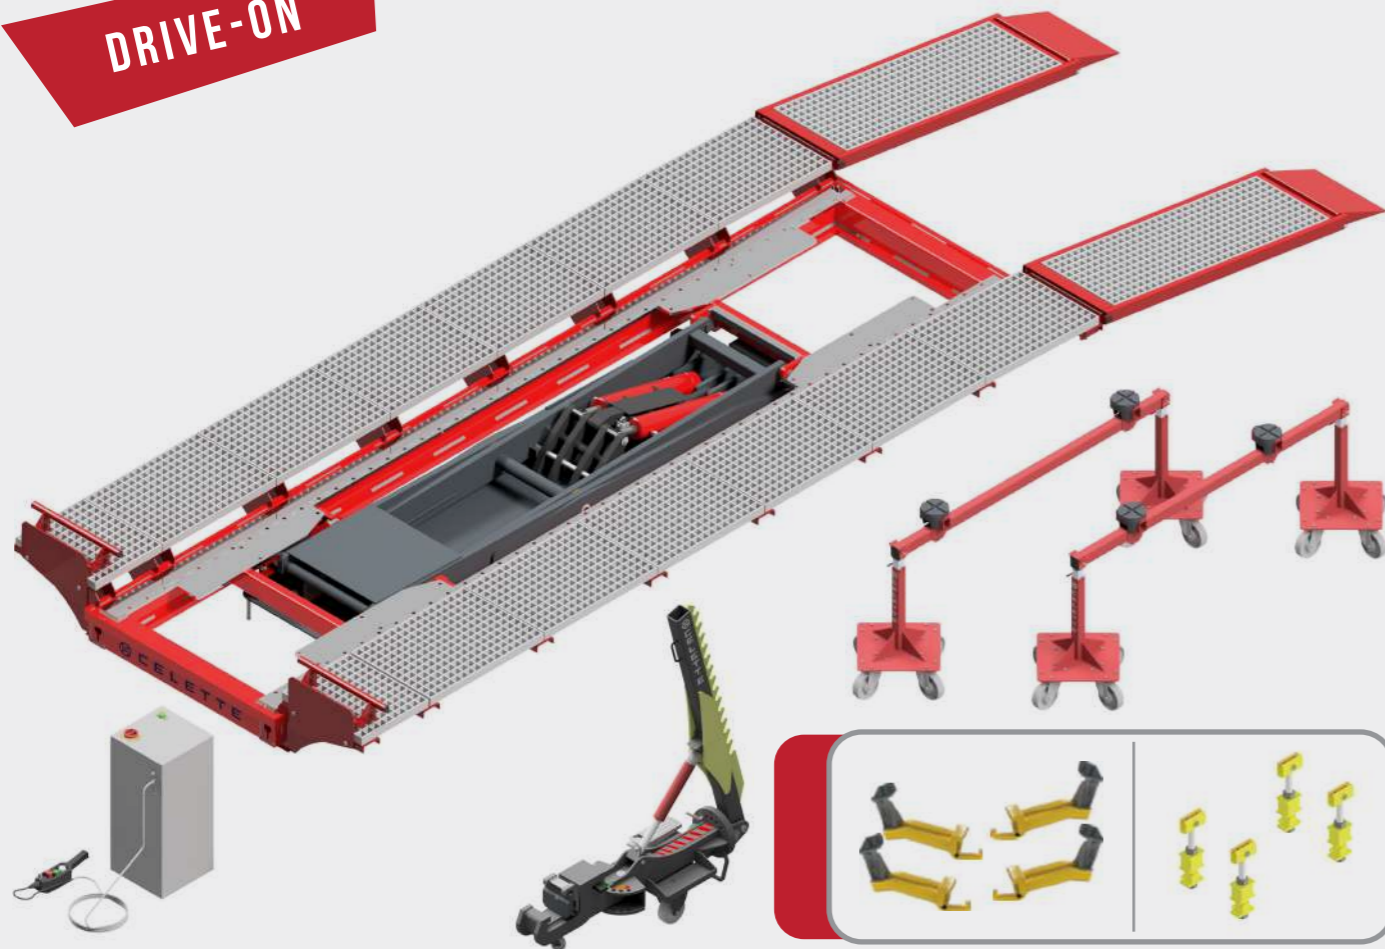

VERSIONS OF SMART RHONE:

S No.	REF NUMBER	ITEM DESCRIPTION	SMART RHONE - QTY PER UNIT		
			DRIVE-ON	DETACHABLE	IN-GROUND
			RH19S.3502	RH19S.3501	RH19S.3503
1	RH19S.01.35.X	BENCH WITH X-LIFT 3500 KG LIFTING CAPACITY	✓	✓	✓
2	RH19S.201	SET OF 4 ARCHED CLAMP + STATIC CLAMP	✓	✓	✓
3	RH19S.301	PULLING UNIT 10 TON CAPACITY	✓	✓	✓
4	RH19S.04	SET OF DETATCHABLE RAMP + DECKING PLATES	-	✓	-
5	XT14.0615	SET OF 4 HIGH ADJUSTABLE CLAMPS (SILL CLAMP)	✓	-	✓
6	RH18S.201L	C-STAND - WIDE	-	-	-
7	RH18S.201	C-STAND - STANDARD	-	-	-
8	RVN19X.110	AXLE STAND - ADJUSTABLE	✓	-	✓
9	RH19S.05	DRIVE ON RAMP ON GROUND + DECKING PLATES	✓	-	-
10	9177.03	DECKING PLATES SET FOR INGROUND BENCH	-	-	✓

RH19S.3502.x

DRIVE-ON