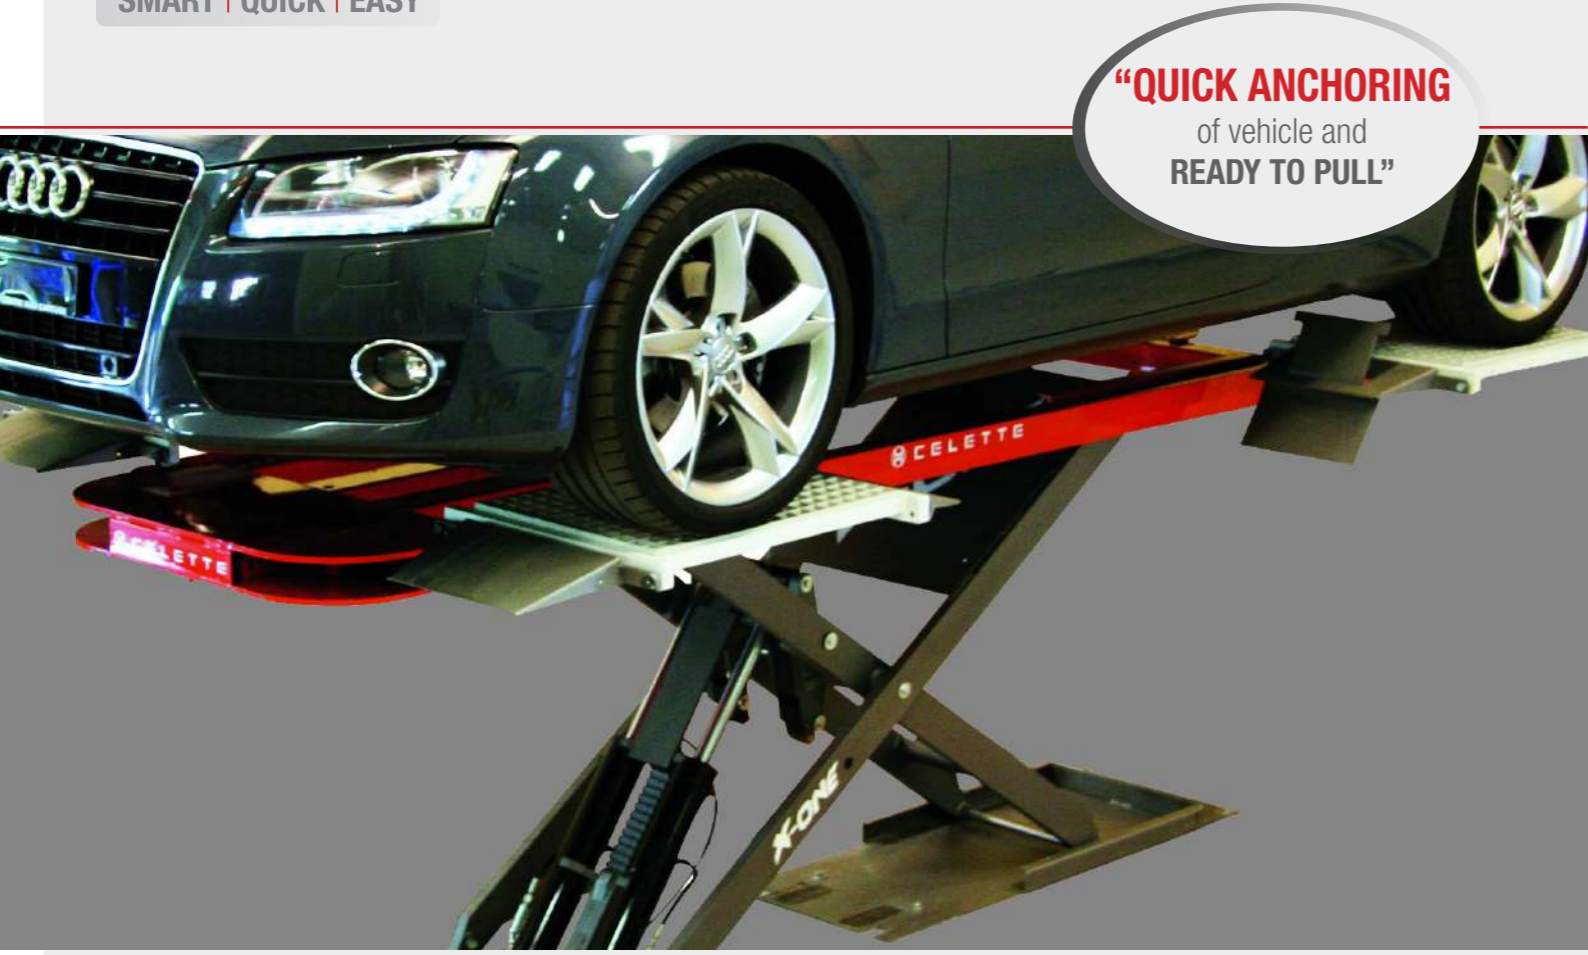

X-ONE

Lifting table X-ONE recommended for light, smart and quick repair

REF NO: X110.3900.x | X110.3500.x | X110.3920.x

2500 kg Lifting and 10 Ton Pulling platform:

X-ONE is a lifting and rapid pulling platform specially designed for light and cosmetic damage repairs. Quick loading and easy to set up to pull, electronic measuring system NAJA can be easily coupled by using NAJA adaptation kit (optional).

SMART | QUICK | EASY

Weight : 695 Kg / 1532 lbs

X-ONE

Lifting table X-ONE recommended for light, smart and quick repair

REF NO: X110.3900.x | X110.3500.x | X110.3920.x

	ENTRY	NORDIC	DRIVE-ON
 X110.1800.x	1	1	1
 X110.0400	1		1
 X110.0600	4	4	2
 APS08.0600	1		1
 LX02.0320	1		1
 X110.0605	1		1
 X110.0609		1	
 X110.0601			1
 LX02.0606			1
 LX02.0602		1	

REF NUMBER	DESCRIPTION
X110.3900.x	X-ONE entry
X110.3500.x	X-ONE nordic
X110.3920.x	X-ONE complete set