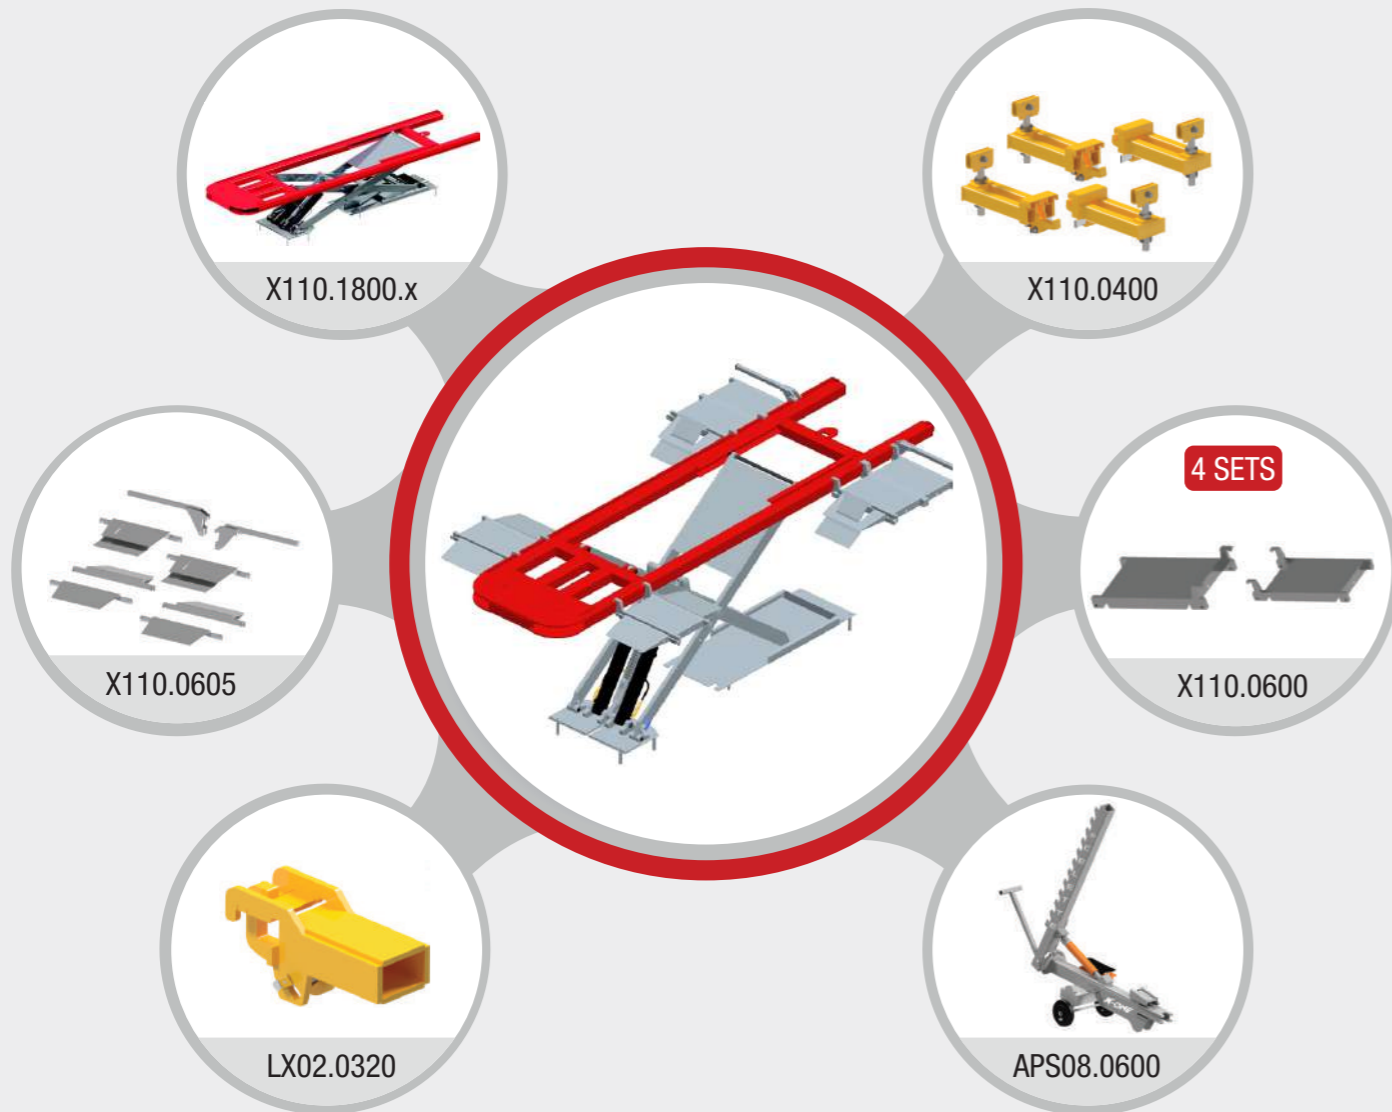

X-ONE is a lifting and rapid pulling platform specially designed for light and cosmetic damage repairs. Quick loading and easy to set up to pull, electronic measuring system NAJA can be easily coupled by using NAJA adaptation kit (optional).

SMART | QUICK | EASY

Weight : 695 Kg / 1532 lbs

X-ONE

Lifting table X-ONE recommended for light, smart and quick repair

REF NO: X110.3900.x | X110.3500.x | X110.3920.x

	ENTRY	NORDIC	DRIVE-ON
 X110.1800.x	1	1	1
 X110.0400	1		1
 X110.0600	4	4	2
 APS08.0600	1		1
 LX02.0320	1		1
 X110.0605	1		1
 X110.0609		1	
 X110.0601			1
 LX02.0606			1
 LX02.0602		1	

REF NUMBER	DESCRIPTION
X110.3900.x	X-ONE entry
X110.3500.x	X-ONE nordic
X110.3920.x	X-ONE complete set

X-ONE - ENTRY

Lifting table X-ONE recommended for light, smart and quick repair

REF NO: X110.3900.x

REF NUMBER	DESCRIPTION
X110.3900.x	Entry level lifting and pulling table
REF NUMBER	ACCESSORIES
X110.1800.x	Lifting table
X110.0400	Sill clamps
X110.0600	Rigid decking plates (X110.0600 x 4)
APS08.0600	Pulling unit
LX02.0320	Lateral pulling accessory
X110.0605	6 Mini ramps composition

X-ONE - NORDIC

Lifting table X-ONE recommended for light, smart and quick repair

REF NO: X110.3500.x

REF NUMBER	DESCRIPTION
X110.3500.x	Nordic lifting and pulling table
REF NUMBER	ACCESSORIES
X110.1800.x	Lifting table
X110.0600	Rigid decking plates (X110.0600 x 4)
X110.0609	Runway decking plates
LX02.0602	2 Lifting plates for LYNX II