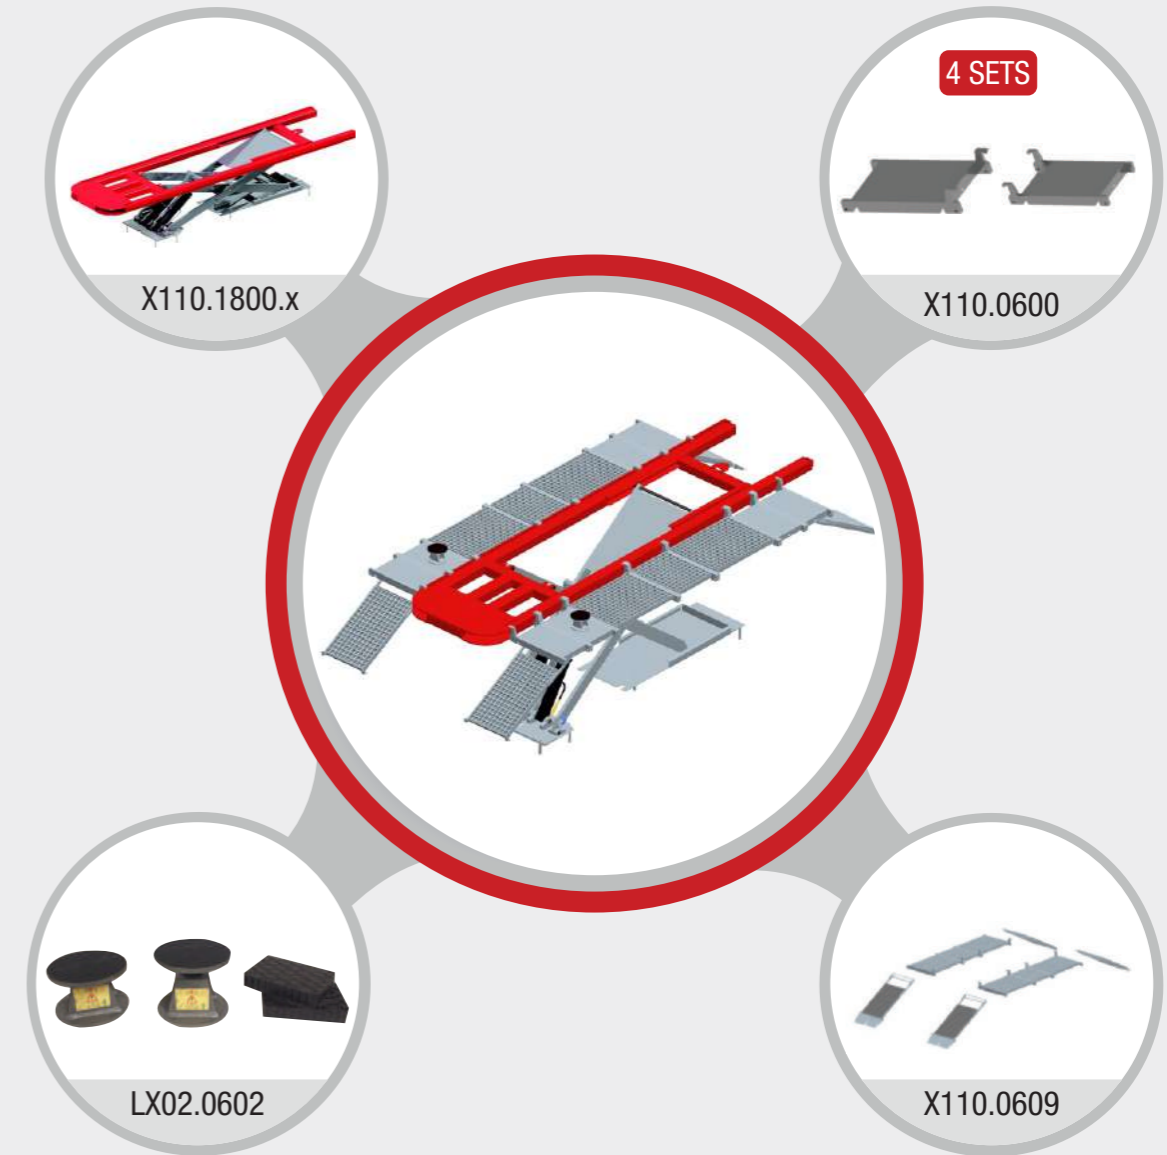

REF NUMBER	DESCRIPTION
X110.3900.x	X-ONE entry
X110.3500.x	X-ONE nordic
X110.3920.x	X-ONE complete set

X-ONE - ENTRY

Lifting table X-ONE recommended for light, smart and quick repair

REF NO: X110.3900.x

REF NUMBER	DESCRIPTION
X110.3900.x	Entry level lifting and pulling table
REF NUMBER	ACCESSORIES
X110.1800.x	Lifting table
X110.0400	Sill clamps
X110.0600	Rigid decking plates (X110.0600 x 4)
APS08.0600	Pulling unit
LX02.0320	Lateral pulling accessory
X110.0605	6 Mini ramps composition

X-ONE - NORDIC

Lifting table X-ONE recommended for light, smart and quick repair

REF NO: X110.3500.x

REF NUMBER	DESCRIPTION
X110.3500.x	Nordic lifting and pulling table
REF NUMBER	ACCESSORIES
X110.1800.x	Lifting table
X110.0600	Rigid decking plates (X110.0600 x 4)
X110.0609	Runway decking plates
LX02.0602	2 Lifting plates for LYNX II