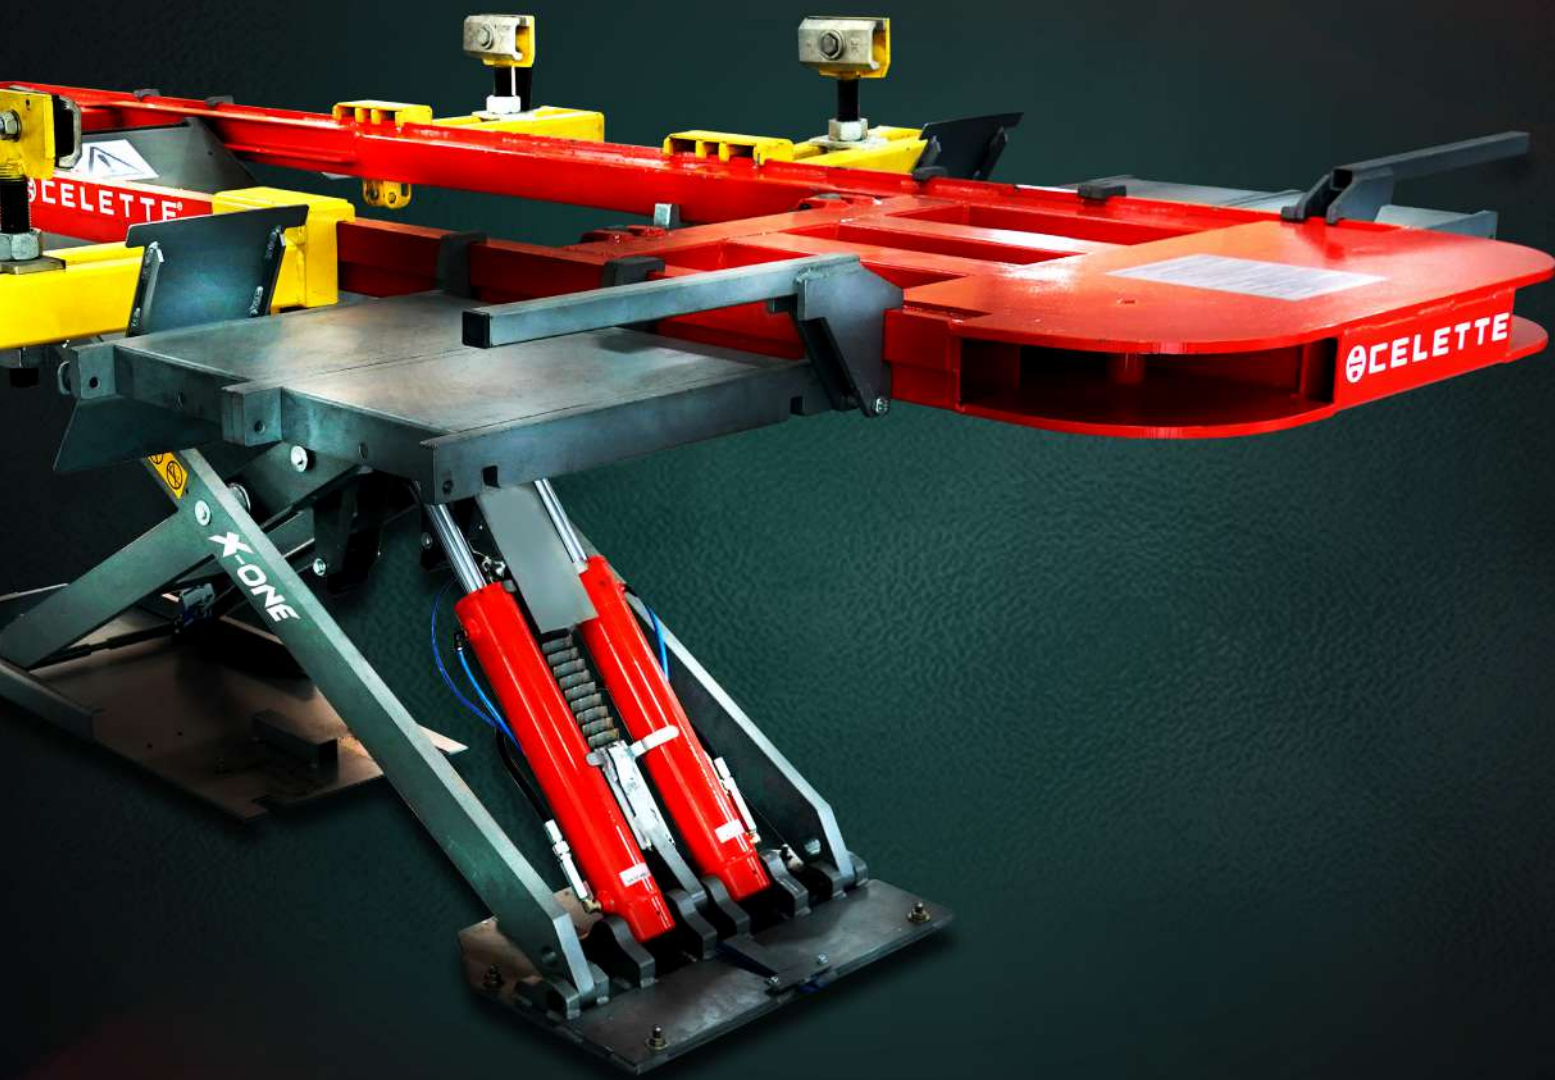

<https://celette.nt-rt.ru> || cfe@nt-rt.ru

X-ONE

X-ONE

Lifting table X-ONE recommended for light, smart and quick repair

REF NO: X110.3900.x | X110.3500.x | X110.3920.x

2500 kg Lifting and 10 Ton Pulling platform:

X-ONE is a lifting and rapid pulling platform specially designed for light and cosmetic damage repairs. Quick loading and easy to set up to pull, electronic measuring system NAJA can be easily coupled by using NAJA adaptation kit (optional).