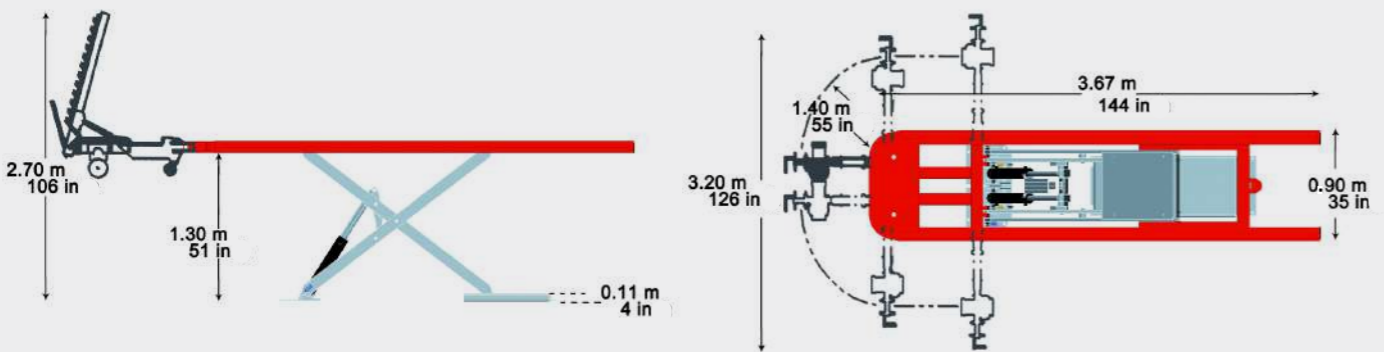

X-ONE

Lifting table X-ONE recommended for light, smart and quick repair

REF NO: X110.3900.x | X110.3500.x | X110.3920.x

2500 kg Lifting and 10 Ton Pulling platform:

X-ONE is a lifting and rapid pulling platform specially designed for light and cosmetic damage repairs. Quick loading and easy to set up to pull, electronic measuring system NAJA can be easily coupled by using NAJA adaptation kit (optional).

SMART | QUICK | EASY

Weight : 695 Kg / 1532 lbs

X-ONE

Lifting table X-ONE recommended for light, smart and quick repair

REF NO: X110.3900.x | X110.3500.x | X110.3920.x

	ENTRY	NORDIC	DRIVE-ON
 X110.1800.x	1	1	1
 X110.0400	1		1
 X110.0600	4	4	2
 APS08.0600	1		1
 LX02.0320	1		1
 X110.0605	1		1
 X110.0609		1	
 X110.0601			1
 LX02.0606			1
 LX02.0602		1	

REF NUMBER	DESCRIPTION
X110.3900.x	X-ONE entry
X110.3500.x	X-ONE nordic
X110.3920.x	X-ONE complete set