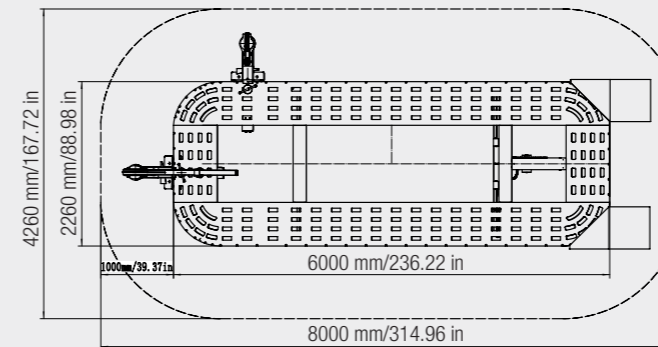

VEGAMAX

Rack for the repair of frame and unibody vehicles

REF NO: VGX.5000 | VGX.6000