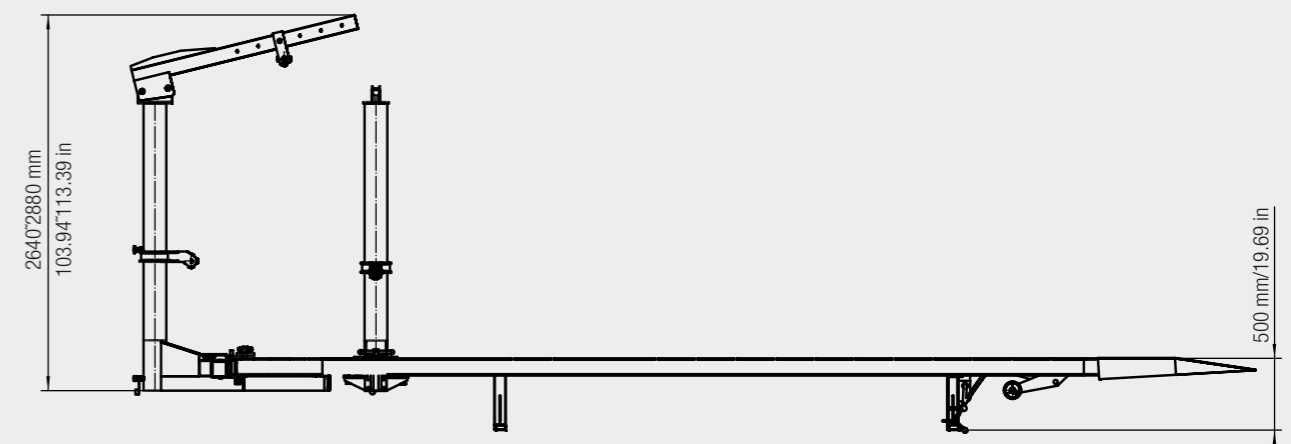

VEGAMAX

Rack for the repair of frame and unibody vehicles

REF NO: VGX.5000 | VGX.6000