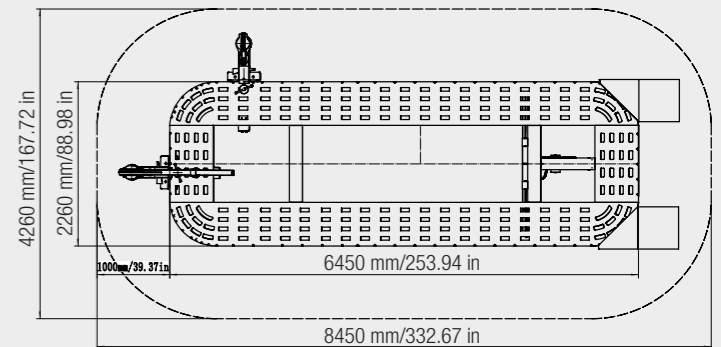

VEGAMAX

Rack for the repair of frame and unibody vehicles

REF NO: VGX.5000 | VGX.6000