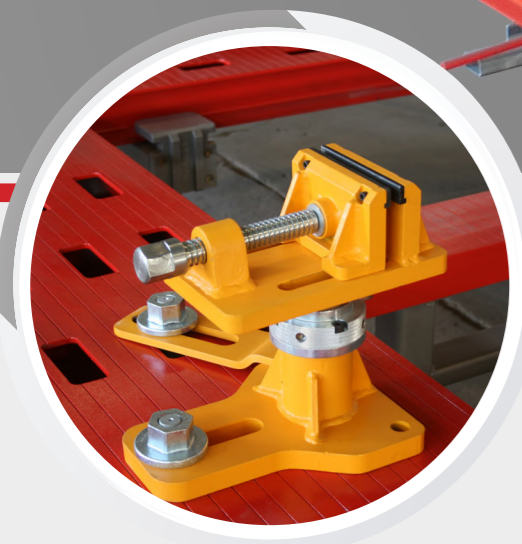

<https://celette.nt-rt.ru> || cfe@nt-rt.ru

VEGAMAX

VEGAMAX

Rack for the repair of frame and unibody vehicles

REF NO: VGX.5000 | VGX.6000

VEGAMAX is a straightening rack equipped with 2 pulling towers with hydropneumatic pumps, rams and chains, with the capability of 360° positioning around the rack. The system is lifted hydraulically and is delivered with 4 anchoring blocks and other accessories dedicated for frame and unibody vehicles. Vegamax is available in 2 variants 17.22 ft and 21.17 ft.

Exclusively designed for ladder frame type vehicles, 6.5 m long frame rack is capable to accommodate all the light commercial vehicles and pick-up's.

VEGAMAX

Rack for the repair of frame and unibody vehicles