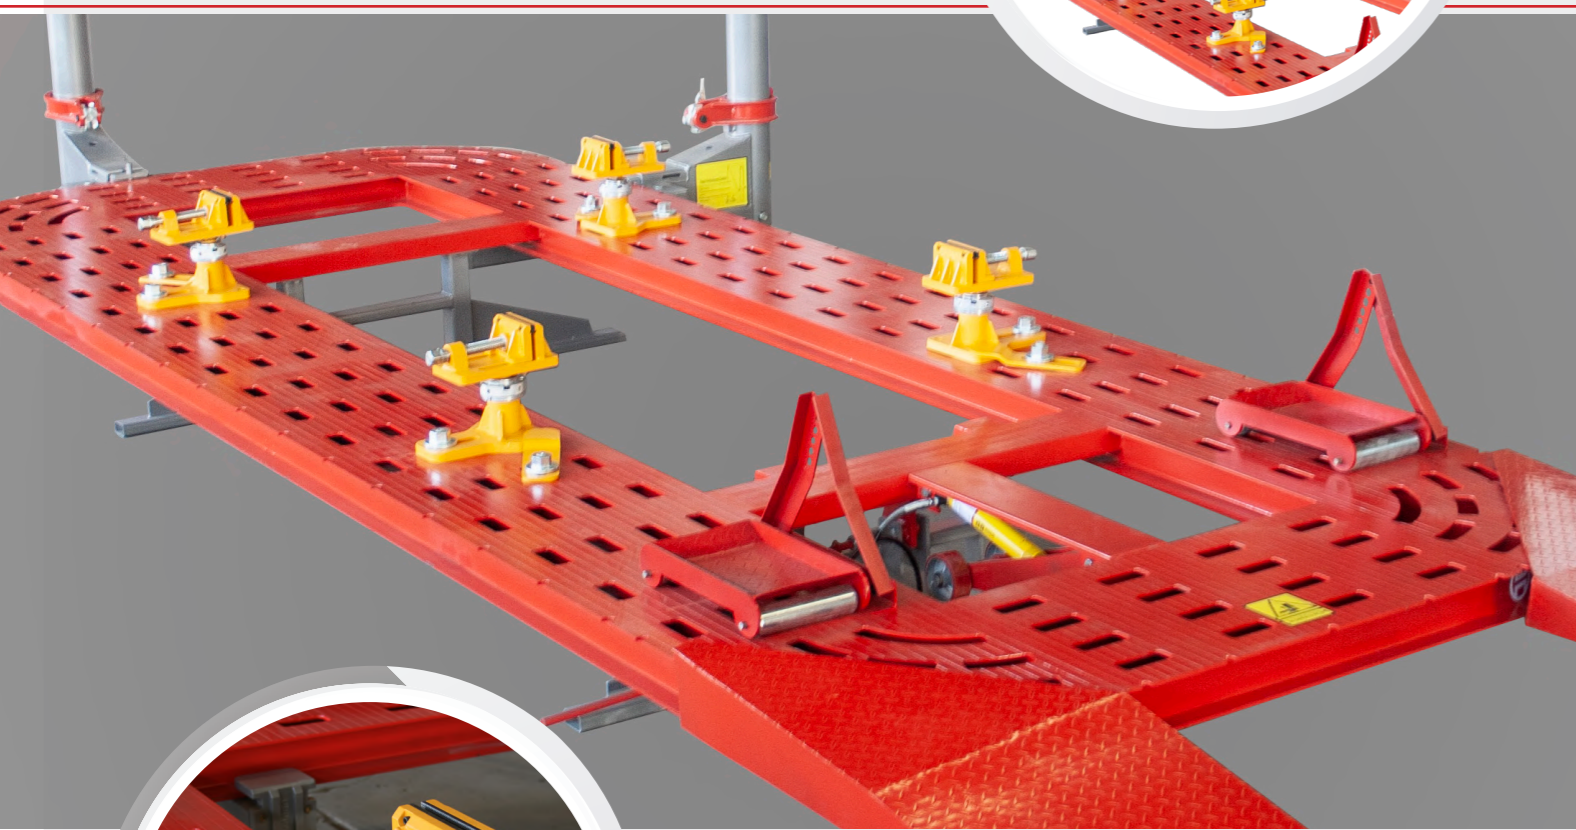

<https://celette.nt-rt.ru> || cfe@nt-rt.ru

VEGAMAX

VEGAMAX

Rack for the repair of frame and unibody vehicles

REF NO: VGX.5000 | VGX.6000

VEGAMAX is a straightening rack equipped with 2 pulling towers with hydropneumatic pumps, rams and chains, with the capability of 360° positioning around the rack. The system is lifted hydraulically and is delivered with 4 anchoring blocks and other accessories dedicated for frame and unibody vehicles. Vegamax is available in 2 variants 17.22 ft and 21.17 ft.

Exclusively designed for ladder frame type vehicles, 6.5 m long frame rack is capable to accommodate all the light commercial vehicles and pick-up's.

VEGAMAX

Rack for the repair of frame and unibody vehicles