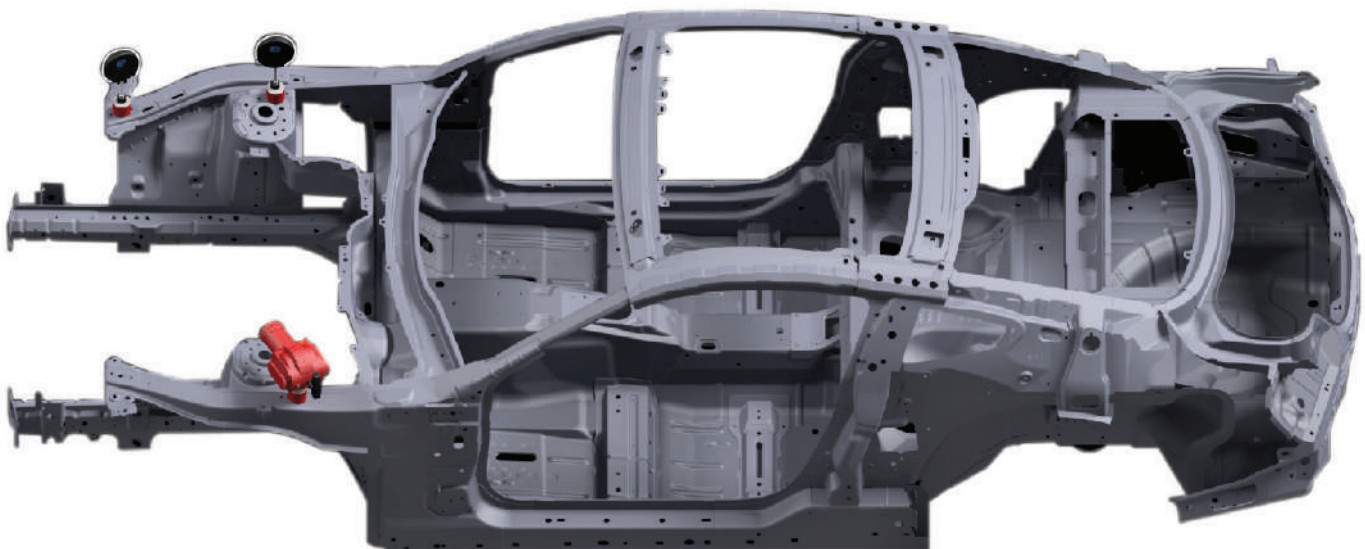

MEASURING SYSTEMS

EAGLE

Mechanical tram gauge

REF NO: Upon request

MEASURE YOUR CAR IN JUST 3 STEPS

- ▶ Place the magnetic target in the point to measure
- ▶ Align the Laser Gun into the target and shoot
- ▶ The measuring values are displayed in the software