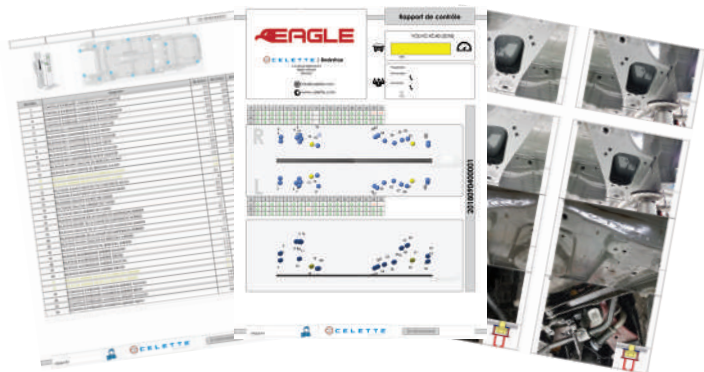

PRE & POST REPAIR REPORTS