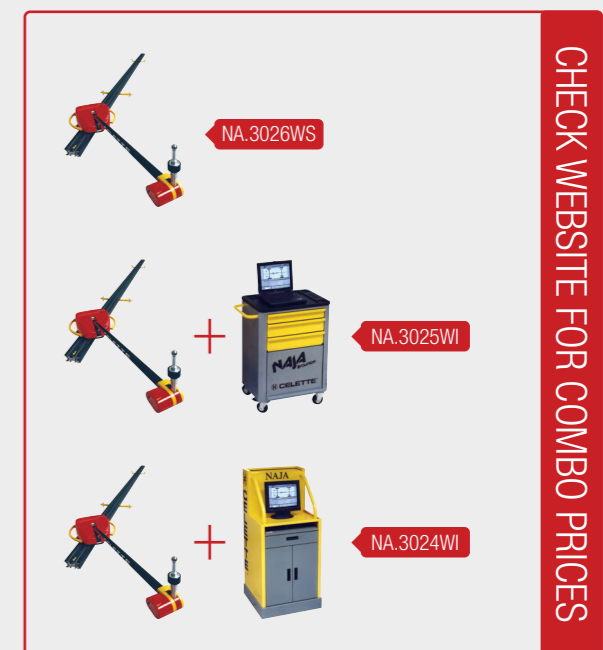

CHECK WEBSITE FOR COMBO PRICES