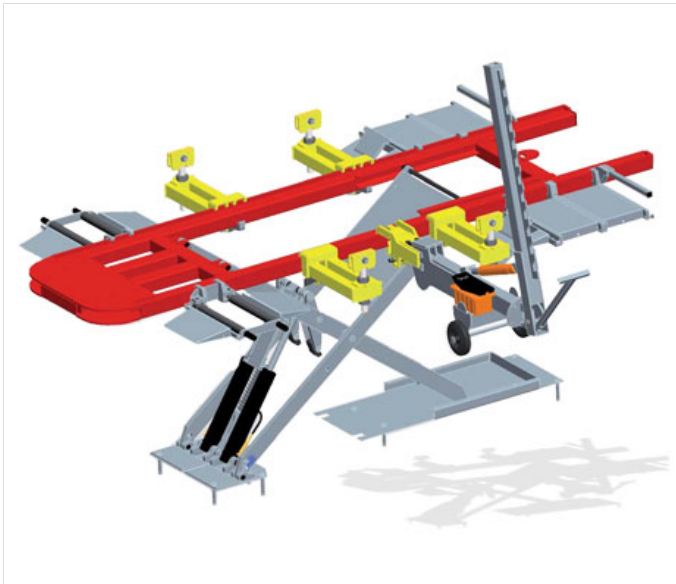

<https://celette.nt-rt.ru> || cfe@nt-rt.ru

X-One – Drive-on

Lifting table X-ONE recommended for light, smart and quick repair

REF NO X110.3920.x

Optional Accessories

BX:X110.3910

REF NUMBER	DESCRIPTION
X.110.3800.x	Drive-on lifting and pulling table
X110.1800.x	Lifting table
X110.0400	Sill clamps
X110.0600	Rigid decking plates (X110.0600 x 2)
APS08.0600	Pulling unit
LX02.0320	Lateral pulling accessory
X110.0605	6 Mini ramps composition
X110.0601	Opening wheel support (x2)
LX02.0606	Wheel positioner