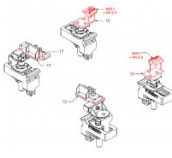

ANCHORING KIT FOR NISSAN MICRA