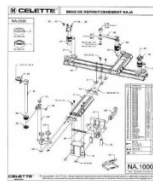

KIT MAGNET FOR FIXING NAJA

ADAPTATION KIT FOR NAJA

MAGNETIC TOOL

KIT TO ADAPT NAJA ON GRIFFON

KIT OF NAJA EVOLUTION

LOW GAZELLE SUPPORT for NAJA SYTEM (Evolve in NA.3052)

TOOL ENABLING THE SETTLEMENT

TOOL ENABLING THE SETTLEMENT