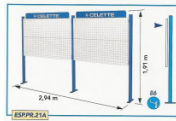

PANNEAU + CROCHETS (CSK.15211/2/3)

ONE SIDE STORAGE PANEL

DOUBLE SIDED STORAGE PANEL

DOUBLE STORAGE PANEL ONE SIDE

CHARIOT MISE EN PLACE D'UN VEHICULE

STEEL TOOL BOX

STORAGE TROLLEY

STORAGE BOX (4T COMPOSITION)