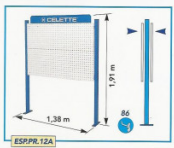

PANNEAU + CROCHETS (CSK.15211/2/3)

ONE SIDE STORAGE PANEL

DOUBLE SIDED STORAGE PANEL

DOUBLE STORAGE PANEL ONE SIDE

CHARIOT MISE EN PLACE D'UN VEHICULE

STEEL TOOL BOX

STORAGE TROLLEY

STORAGE BOX (4T COMPOSITION)