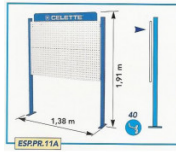

PANNEAU + CROCHETS (CSK.15211/2/3)

ONE SIDE STORAGE PANEL

DOUBLE SIDED STORAGE PANEL

DOUBLE STORAGE PANEL ONE SIDE

CHARIOT MISE EN PLACE D'UN VEHICULE

STEEL TOOL BOX

STORAGE TROLLEY

STORAGE BOX (4T COMPOSITION)