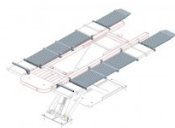

KIT DE LEVAGE POUR LYNX II

KIT LYNX 2 ENCASTRE

ADAPTATION NAJA SUR LYNX II

4 STANDS FOR VEGA"-AppU"

SET OF 4 CLAMPS FOR X-ONE

2 WHEELS SUPPORTS FOR X-ONE

2 OPENING WHEEL SUPPORTS FOR X-ONE

RUNWAY DECKING PLATES FOR X-ONE

TILTING DECKING PLATES FOR X-ONE

ACCESS RAMPS FOR X-ONE

RUNWAY DECKING PLATES FOR X-ONE

STORAGE TROLLEY FOR X-ONE

400V

INSERTION KIT X-ONE

INSERTION KIT X-ONE

X-ONE Lifting Table Only