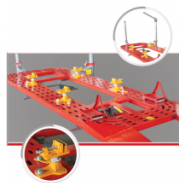

VEGAMAX 6000MM