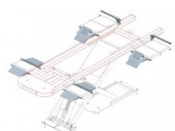

KIT DE LEVAGE POUR LYNX II

KIT LYNX 2 ENCASTRE

ADAPTATION NAJA SUR LYNX II

4 STANDS FOR VEGA"-AppU"

SET OF 4 CLAMPS FOR X-ONE

2 WHEELS SUPPORTS FOR X-ONE

2 OPENING WHEEL SUPPORTS FOR X-ONE

RUNWAY DECKING PLATES FOR X-ONE

TILTING DECKING PLATES FOR X-ONE

ACCESS RAMPS FOR X-ONE

RUNWAY DECKING PLATES FOR X-ONE

STORAGE TROLLEY FOR X-ONE

400V

INSERTION KIT X-ONE

INSERTION KIT X-ONE

X-ONE Lifting Table Only