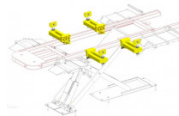

KIT DE LEVAGE POUR LYNX II

KIT LYNX 2 ENCASTRE

ADAPTATION NAJA SUR LYNX II

4 STANDS FOR VEGA"-AppU"

SET OF 4 CLAMPS FOR X-ONE

2 WHEELS SUPPORTS FOR X-ONE

2 OPENING WHEEL SUPPORTS FOR X-ONE

RUNWAY DECKING PLATES FOR X-ONE

TILTING DECKING PLATES FOR X-ONE

ACCESS RAMPS FOR X-ONE

RUNWAY DECKING PLATES FOR X-ONE

STORAGE TROLLEY FOR X-ONE

400V

INSERTION KIT X-ONE

INSERTION KIT X-ONE

X-ONE Lifting Table Only