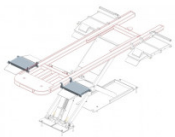

KIT DE LEVAGE POUR LYNX II

KIT LYNX 2 ENCASTRE

ADAPTATION NAJA SUR LYNX II

4 STANDS FOR VEGA"-AppU"

SET OF 4 CLAMPS FOR X-ONE

2 WHEELS SUPPORTS FOR X-ONE

2 OPENING WHEEL SUPPORTS FOR X-ONE

RUNWAY DECKING PLATES FOR X-ONE

TILTING DECKING PLATES FOR X-ONE

ACCESS RAMPS FOR X-ONE

RUNWAY DECKING PLATES FOR X-ONE

STORAGE TROLLEY FOR X-ONE

400V

INSERTION KIT X-ONE

INSERTION KIT X-ONE

X-ONE Lifting Table Only