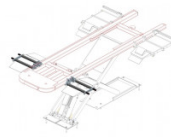

KIT DE LEVAGE POUR LYNX II

KIT LYNX 2 ENCASTRE

ADAPTATION NAJA SUR LYNX II

4 STANDS FOR VEGA"-AppU"

SET OF 4 CLAMPS FOR X-ONE

2 WHEELS SUPPORTS FOR X-ONE

2 OPENING WHEEL SUPPORTS FOR X-ONE

RUNWAY DECKING PLATES FOR X-ONE

TILTING DECKING PLATES FOR X-ONE

ACCESS RAMPS FOR X-ONE

RUNWAY DECKING PLATES FOR X-ONE

STORAGE TROLLEY FOR X-ONE

400V

INSERTION KIT X-ONE

INSERTION KIT X-ONE

X-ONE Lifting Table Only